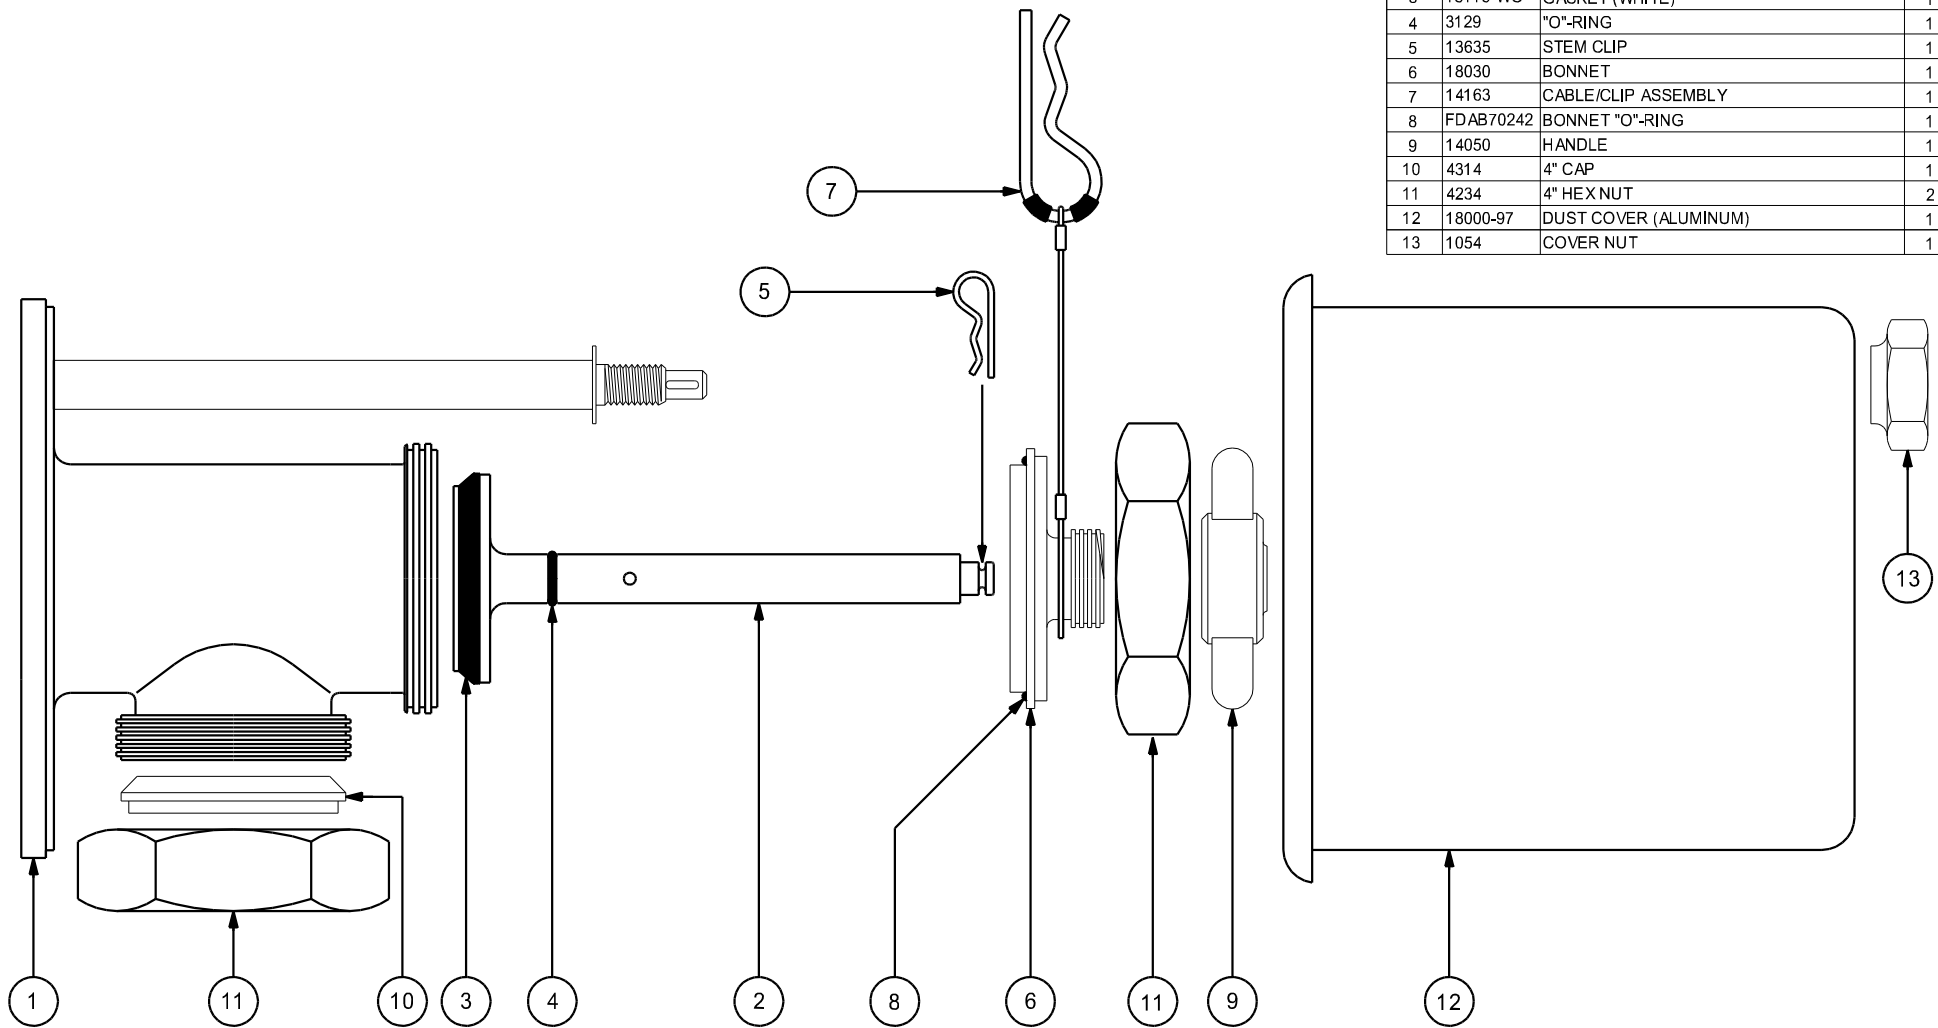

SURFACE FINISH
32 RA OR BETTER

ITEM	PART NO.	DESCRIPTION	QTY
1	4-60TTFB	BODY	1
2	18095	STEM / PLUG ASSEMBLY	1
3	18116-WO	GASKET (WHITE)	1
4	3129	"O"-RING	1
5	13635	STEM CLIP	1
6	18030	BONNET	1
7	14163	CABLE/CLIP ASSEMBLY	1
8	FDAB70242	BONNET "O"-RING	1
9	14050	HANDLE	1
10	4314	4" CAP	1
11	4234	4" HEX NUT	2
12	18000-97	DUST COVER (ALUMINUM)	1
13	1054	COVER NUT	1

NOTES			

Process Pipe & Valve (262) 653-2070
6841-46 th Street, Kenosha, WI 53144 Fax (262) 653-2072

1040 / 60TTF TANKER VALVE ASSEMBLY

DATE	DRAWN BY	PLOT SCALE	PRT. NO.
3/23/18	RICCHIO	DO NOT SCALE	1040 / 60TTF